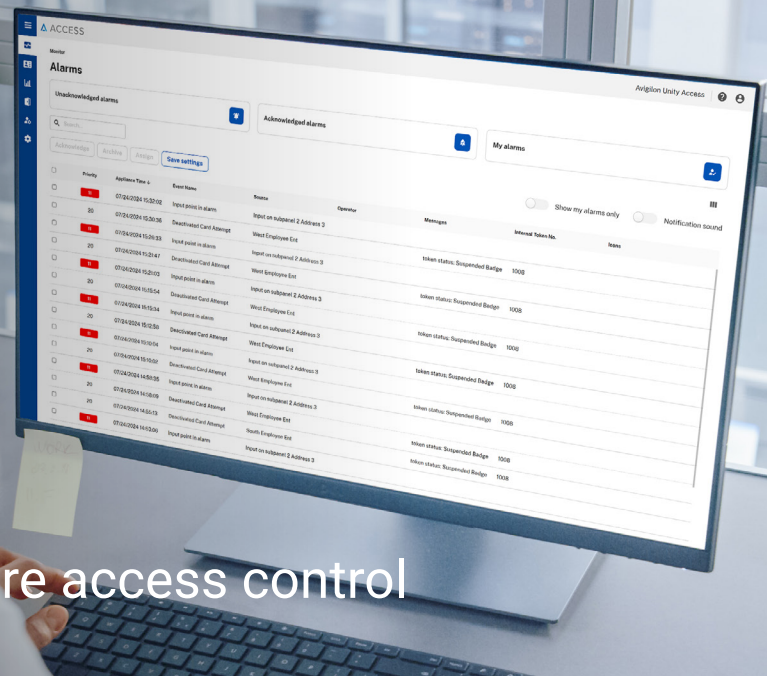

AVIGILON™

Avigilon Unity Access 7

Intuitive, future-proof and secure access control

Help keep your people, property and places safer with Avigilon Unity Access. This browser-based, on-premise access control solution empowers enterprise-class organizations to easily address a wide range of security challenges with intuitive operations and future-proof integrations to meet your current and future needs. Unlock the power of comprehensive, end-to-end security for your organization with Unity Access.

Feature spotlight

Interactive Scenes

Visualize your security environment with customizable views and dynamic icons. Gain instant situational awareness and insights to enable faster responses and smarter decisions.

Intuitive User Interface

Streamline your operations and make more informed decisions with an intuitive interface. Gain instant access to the information you need to respond to security incidents quickly and confidently.